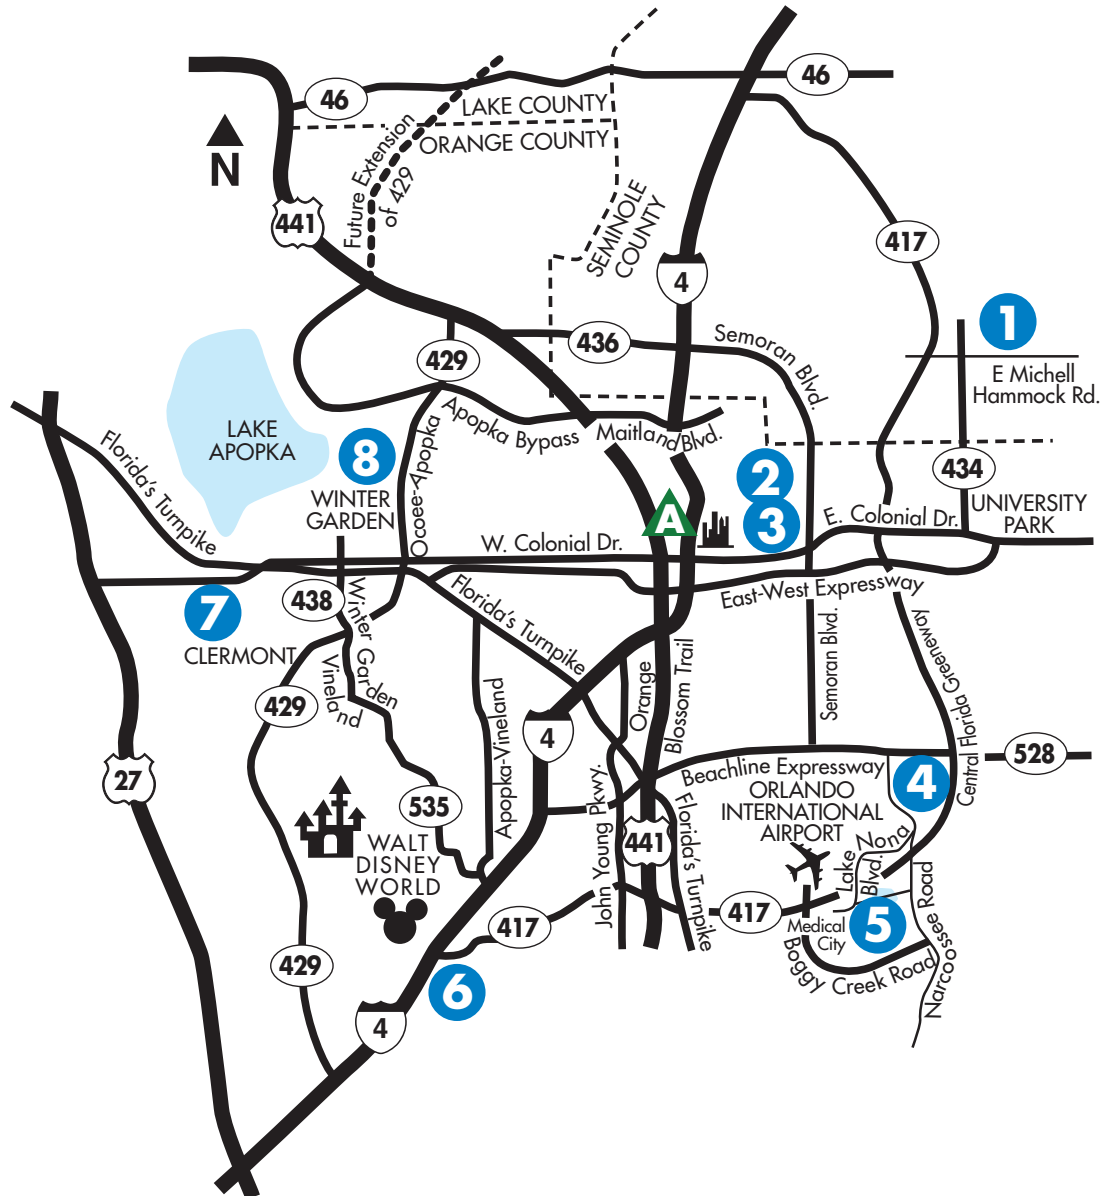

8. Oakland Park

Cottage Homes from the \$320s
Village Homes from the \$390s
407-865-8295

Central Living

A. College Park, Winter Park, Delaney Park

From the \$385s, 866-994-3639

David Weekley Homes

Models Open Daily