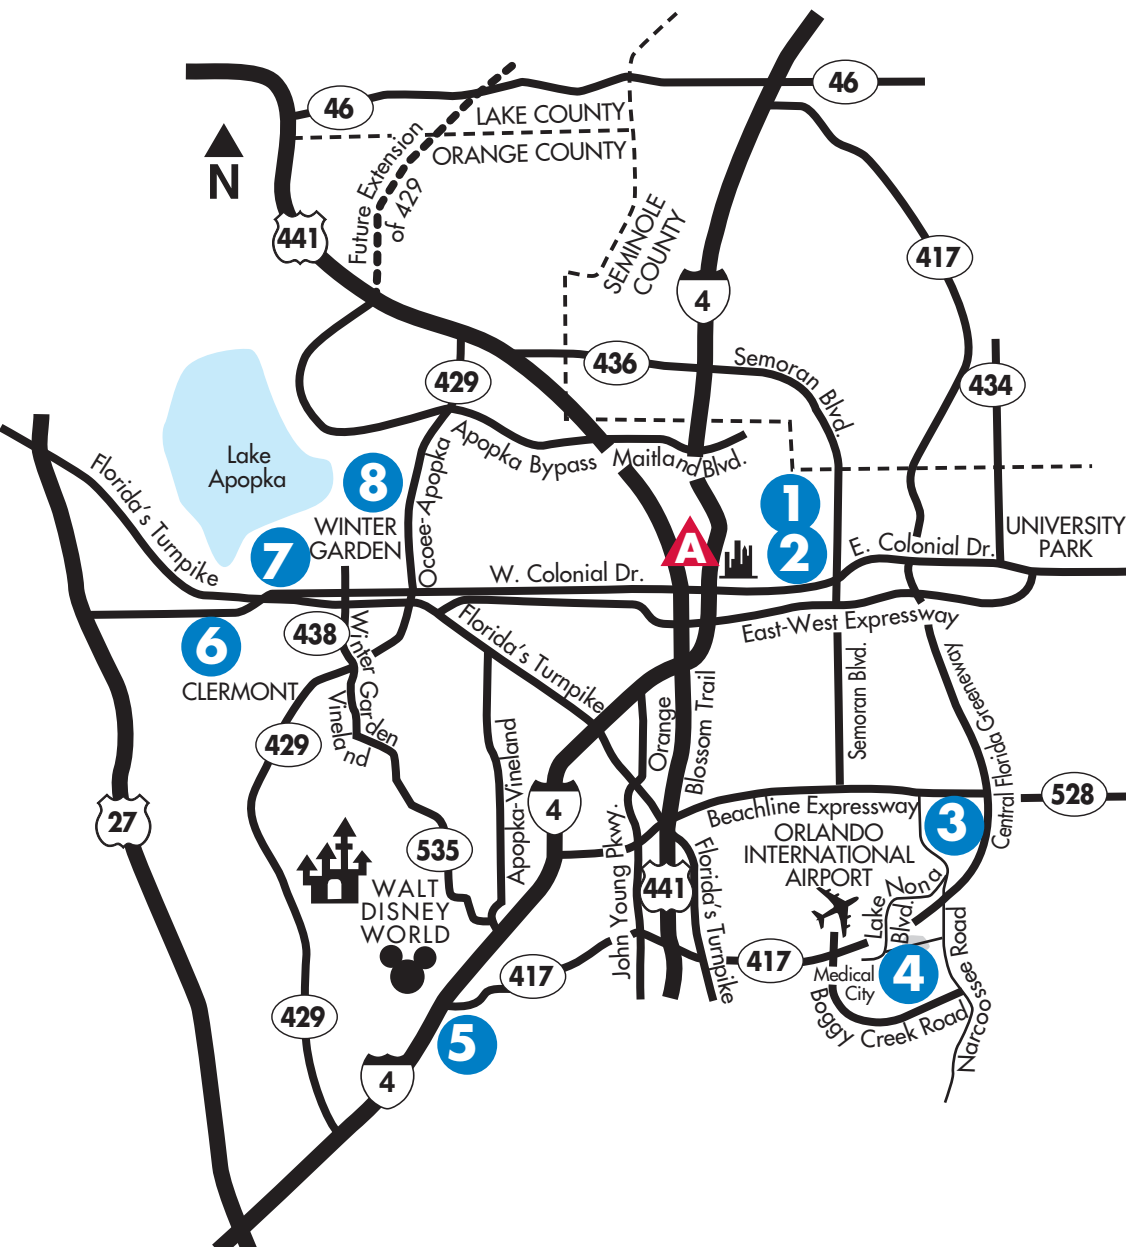

VISIT US IN ALL OUR FINE NEIGHBORHOODS

ORLANDO

- 1. Winter Park Cottages**
From the \$790s
866-994-3639
 - 2. Baldwin Park**
Custom Classics
Distinctive Residences
From 1 Million +
407-865-8281
 - 3. Randal Park**
Park homes from the \$330
Manor homes from the \$350s
407-865-8297
 - 4. Laureate Park at Lake Nona**
Garden homes from the \$275s
Cottage homes from the \$305s
Village homes from the \$360s
407-865-8296
Manor homes from the \$440s
Estate homes from the \$560s
407-865-8298
 - 5. Spring Lake at Celebration**
Townhomes from the \$285s
Bungalows from the \$360s
Gardens from the \$420s
Villas from the \$440s
407-865-8284
 - 6. John's Lake Landing**
Cottage Series from \$250s
Manor Series from \$330s
407-865-8283
 - 7. Westyn Bay**
Close Out!
From the \$415s
407-865-8288
 - 8. Oakland Park**
Cottage homes from the \$320s
Village homes from the \$390s
407-865-8295
- A. Central Living Homes**
/College Park, Winter Park
& Delaney Park
From the \$385s
866-994-3639

DavidWeekleyHomes.com

Models Open Daily
Monday - Saturday 10-6PM
Sunday 12-6PM