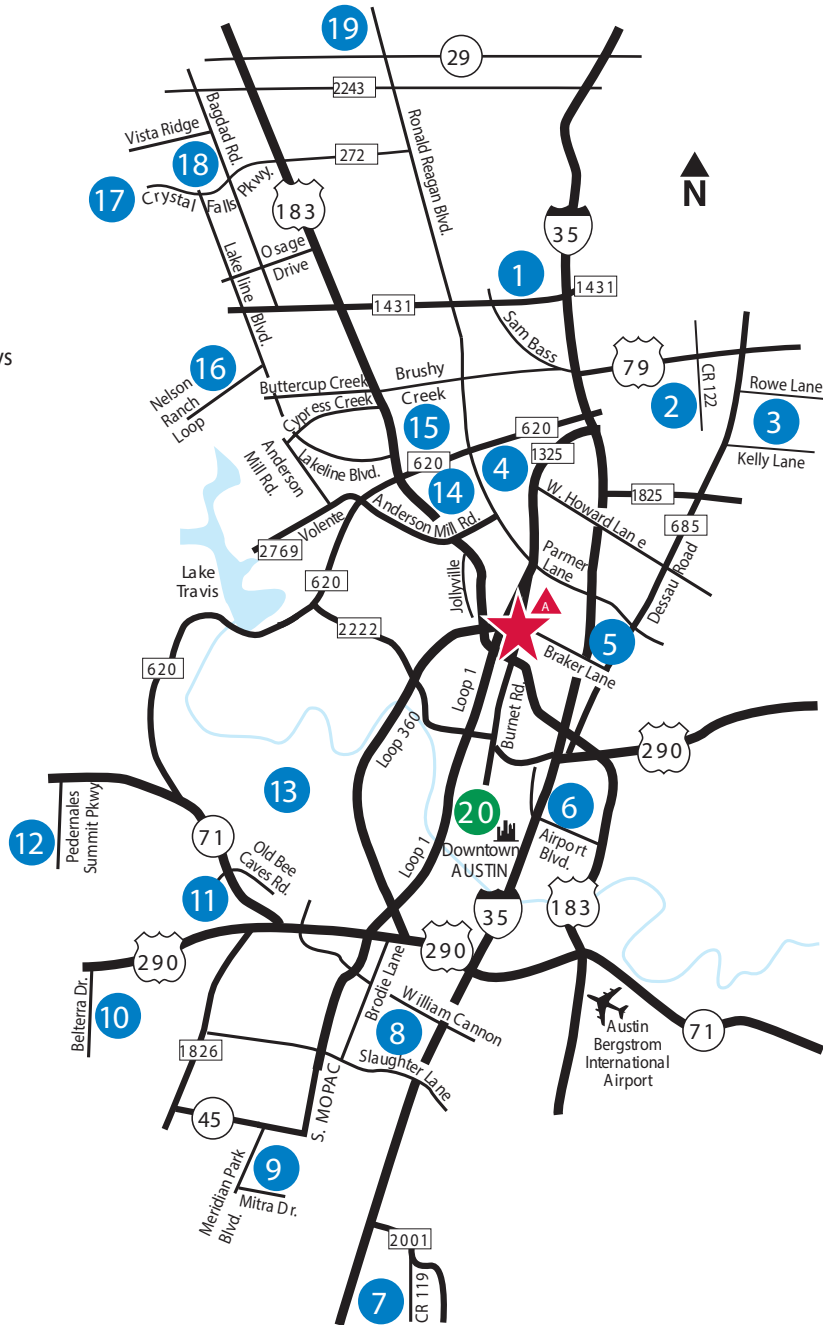

VISIT US IN ALL OUR FINE NEIGHBORHOODS

AUSTIN

1. Mayfield Ranch - Parkside
From the \$310s
512-821-8867
 2. Forest Grove
Coming Soon
512-821-8818
 3. Blackhawk - The Park
55' Homesites
From the \$250s
65' Homesites
From the \$310s
512-821-8803
 4. Highland Horizon
Final Opportunities
From the \$450s
512-821-8818
 5. The Springs at Walnut Creek
Final Opportunities
From the \$340s
512-821-8881
 6. Mueller
Market & Affordable* Homes
Call for pricing
512-821-8884
- *Income qualifications required
7. StoneRidge
From the \$240s
512-821-8818
 8. Matthew's Park
Coming Soon
512-821-8818
 9. Meridian
Final Opportunities
Estate Homesites
From the \$700s
512-821-8818
 10. Belterra
From the \$360s
512-821-8821
 11. Thomas Springs - The Preserve
Coming Soon
512-821-8818
 12. Sweetwater
From the \$400s
512-821-8878

13. Patterson Court
Coming Soon
512-821-8818
14. Springwoods Place
Coming Soon
512-821-8818
15. Northwoods
From the \$360s
512-821-8869
16. Buttercup Creek
Final Opportunities
From the \$360s
512-821-8886
17. Crystal Falls - The Fairways
Final Opportunities
From the \$590s
512-821-8818
18. Vista Ridge
From the \$230s
512-821-8888
19. Santa Rita Ranch
From the \$280s
512-821-8818

David Weekley Homes

Models Open Daily
Monday - Saturday 10 a.m. - 6 p.m. and Sunday Noon - 6 p.m.

Models Home Center Open Daily
Monday - Friday 9 a.m. - 5 p.m., Saturday 10 a.m. - 6 p.m., and Sunday Noon - 6 p.m.