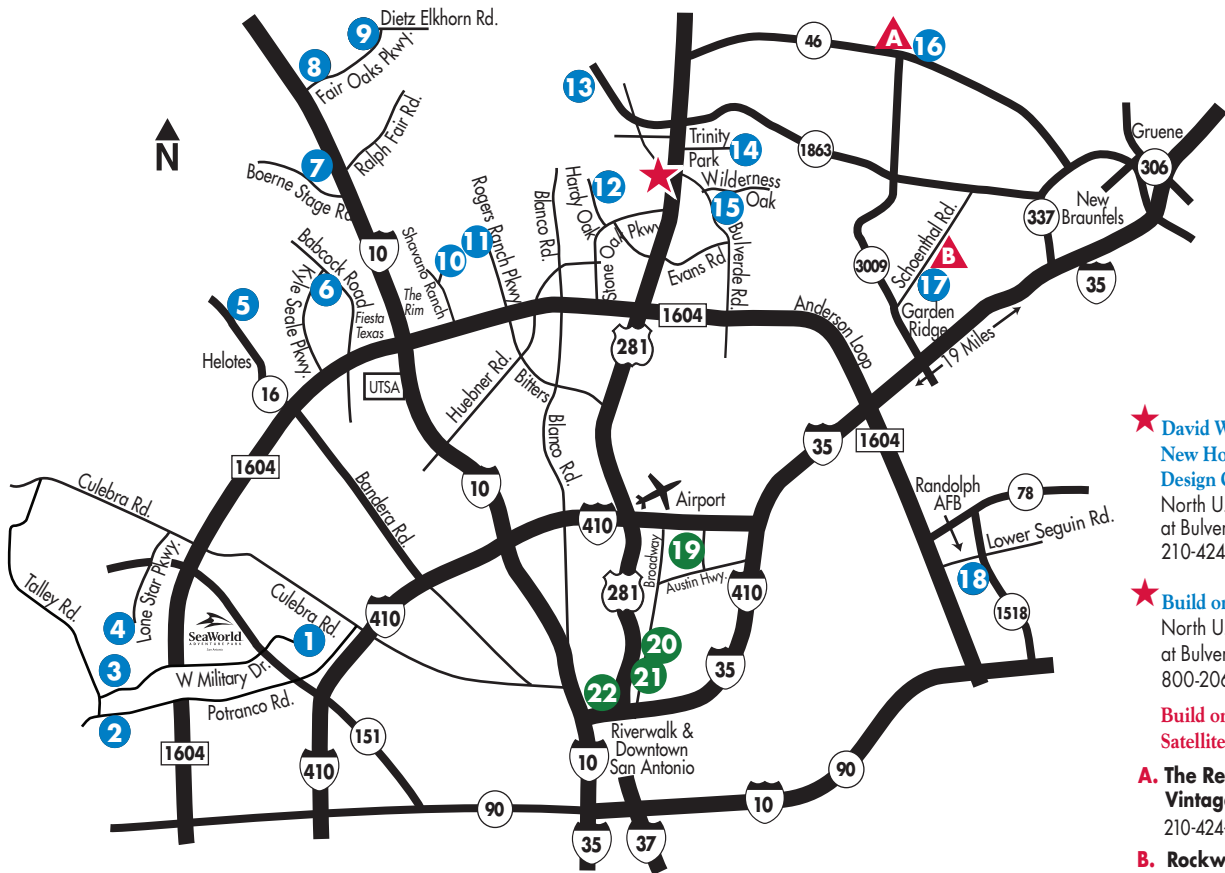

VISIT US IN ALL OUR FINE NEIGHBORHOODS

SAN ANTONIO

★ **David Weekley's
New Home Center /
Design Center**
North U.S. Hwy. 281
at Bulverde Road
210-424-0440

★ **Build on Your Lot**
North U.S. Hwy. 281
at Bulverde Road
800-206-2909

**Build on Your Lot
Satellite Offices**

**A. The Reserve at
Vintage Oaks**
210-424-1878

B. Rockwall Ranch
210-424-0070

- 1. Estonia 55'**
From the \$210s, 210-424-1877
- 2. Weston Oaks**
The Trails 55'
From the \$210s, 210-424-0072
60' The Estates
From the \$250s, 210-424-0072
- 3. Fronterra at Westpointe**
50' / 60' Homesites
877-933-5339
COMING SOON
- 4. The Preserve at Alamo Ranch**
Alamo Ranch 70'
From the \$310s, 210-424-1871
Alamo Ranch 55'
From the \$240s, 210-424-1871
- 5. Triana**
Triana 55'
From the \$280s, 210-538-9572
Triana 65'
From the \$370s, 210-538-9572
Triana 80'
From the \$470s, 210-538-9572

- 6. The Ridge at Sonoma Verde**
Sonoma Verde 50'
From the \$330s, 210-424-1853
Sonoma Verde 60'
From the \$350s, 210-424-1853
Sonoma Verde 80'
From the \$410s, 210-424-1853
Sonoma Verde 110'
From the \$540s, 210-424-1853
- 7. Two Creeks**
The Bluffs
From the \$350s, 210-424-1873
The Heights
From the \$260s, 210-424-1873
- 8. Front Gate**
From the \$380s, 830-980-6288
- 9. The Fountains at Fair Oaks**
From the \$450s, 830-980-6288
- 10. Shavano Highlands**
877-933-5339
COMING SOON

- 11. Rogers Ranch**
From the \$360s, 210-424-1870
- 12. Terra Bella Executive**
From the \$400s, 210-424-1874
- 13. Kinder Ranch**
Kinder Ranch 55'
From the \$280s, 830-980-6280
Prospect Creek at Kinder Ranch
From the \$380s, 830-980-6280
- 14. Villages of Trinity Oaks**
From the \$250s, 210-424-1876
- 15. The Colony at Indian Springs**
From the \$290s, 210-538-9573
- 16. The Reserve at Vintage Oaks**
From the \$390s, 210-424-1878