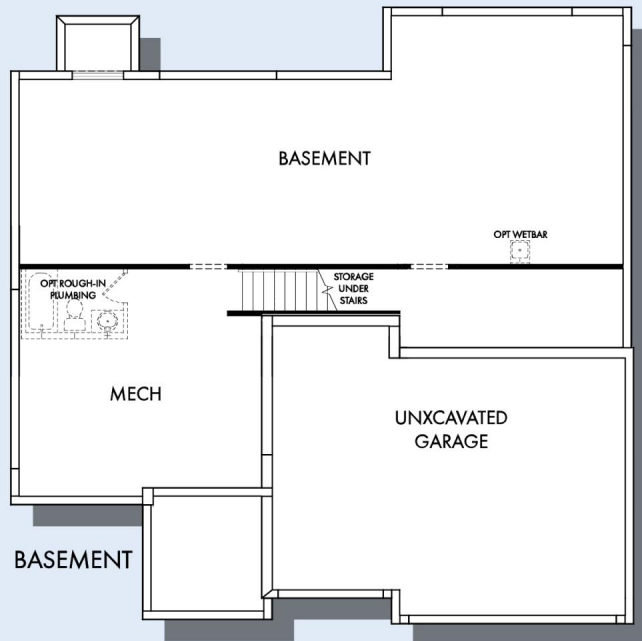

THE WIRTH

Exterior A

2,895 - 3,945 sq. ft.

5 - 6 Bedrooms

3 - 5 Full Baths

3 Car Garage

Exterior B

Exterior C

David Weekley
Homes

THE WIRTH

2,895 - 3,945 sq. ft. • 5 - 6 Bedrooms • 3 - 5 Full Baths • 3 Car Garage

THE WIRTH

OPTIONAL SUPER SHOWER
AT OWNER'S BATH

OPTIONAL SLIDE-IN TUB
WITH SEPARATE SHOWER
AT OWNER'S BATH

OPTIONAL BATH 4
AT BEDROOM 5

SECOND FLOOR

For additional options, please visit DavidWeekleyHomes.com

DavidWeekleyHomes.com

THE WIRTH

OPTIONAL GAME ROOM WITH BEDROOM 6 AND BATH 5 AT BASEMENT

For additional options, please visit DavidWeekleyHomes.com