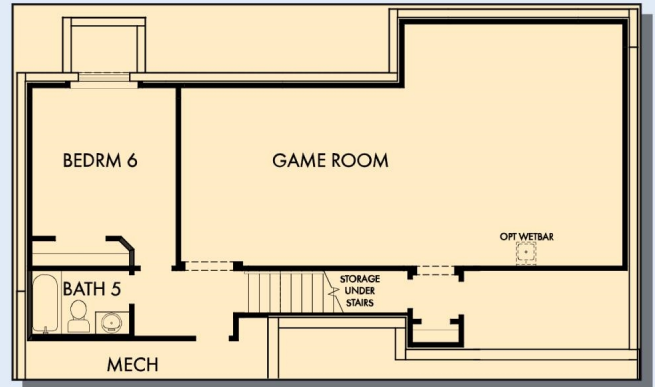

David Weekley
Homes

THE WIRTH

2,895 - 3,945 sq. ft. • 5 - 6 Bedrooms • 3 - 5 Full Baths • 3 Car Garage

THE WIRTH

OPTIONAL SUPER SHOWER
AT OWNER'S BATH

OPTIONAL SLIDE-IN TUB
WITH SEPARATE SHOWER
AT OWNER'S BATH

OPTIONAL BATH 4
AT BEDROOM 5

SECOND FLOOR

For additional options, please visit DavidWeekleyHomes.com

DavidWeekleyHomes.com

THE WIRTH

OPTIONAL GAME ROOM WITH BEDROOM 6 AND BATH 5 AT BASEMENT

For additional options, please visit DavidWeekleyHomes.com