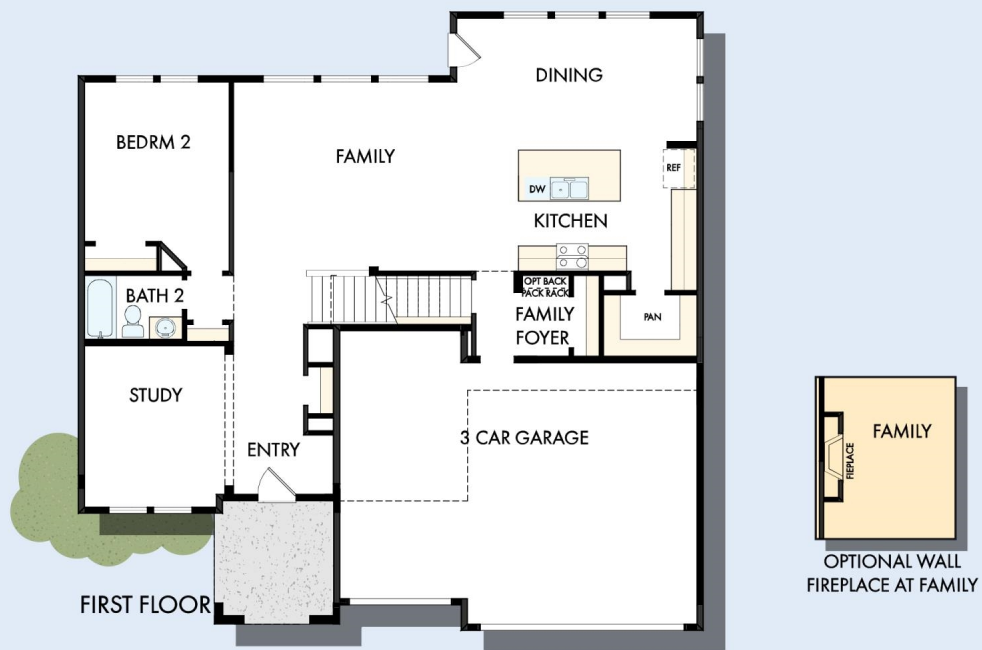

THE WIRTH

Exterior A

2,895 - 3,945 sq. ft.

5 - 6 Bedrooms

3 - 5 Full Baths

3 Car Garage

Exterior B

Exterior C

David Weekley
Homes

THE WIRTH

2,895 - 3,945 sq. ft. • 5 - 6 Bedrooms • 3 - 5 Full Baths • 3 Car Garage

THE WIRTH

OPTIONAL SUPER SHOWER
AT OWNER'S BATH

OPTIONAL SLIDE-IN TUB
WITH SEPARATE SHOWER
AT OWNER'S BATH

OPTIONAL BATH 4
AT BEDROOM 5

SECOND FLOOR

For additional options, please visit DavidWeekleyHomes.com

DavidWeekleyHomes.com

THE WIRTH

OPTIONAL GAME ROOM WITH BEDROOM 6 AND BATH 5 AT BASEMENT

For additional options, please visit DavidWeekleyHomes.com