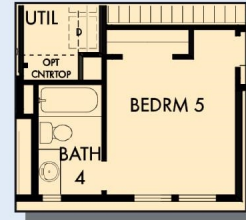

THE WIRTH

Exterior A

2,895 - 3,945 sq. ft.

5 - 6 Bedrooms

3 - 5 Full Baths

3 Car Garage

Exterior B

Exterior C

David Weekley
Homes

THE WIRTH

2,895 - 3,945 sq. ft. • 5 - 6 Bedrooms • 3 - 5 Full Baths • 3 Car Garage

THE WIRTH

OPTIONAL SUPER SHOWER
AT OWNER'S BATH

OPTIONAL SLIDE-IN TUB
WITH SEPARATE SHOWER
AT OWNER'S BATH

OPTIONAL BATH 4
AT BEDROOM 5

SECOND FLOOR

For additional options, please visit DavidWeekleyHomes.com

DavidWeekleyHomes.com

THE WIRTH

OPTIONAL GAME ROOM WITH BEDROOM 6 AND BATH 5 AT BASEMENT

For additional options, please visit DavidWeekleyHomes.com