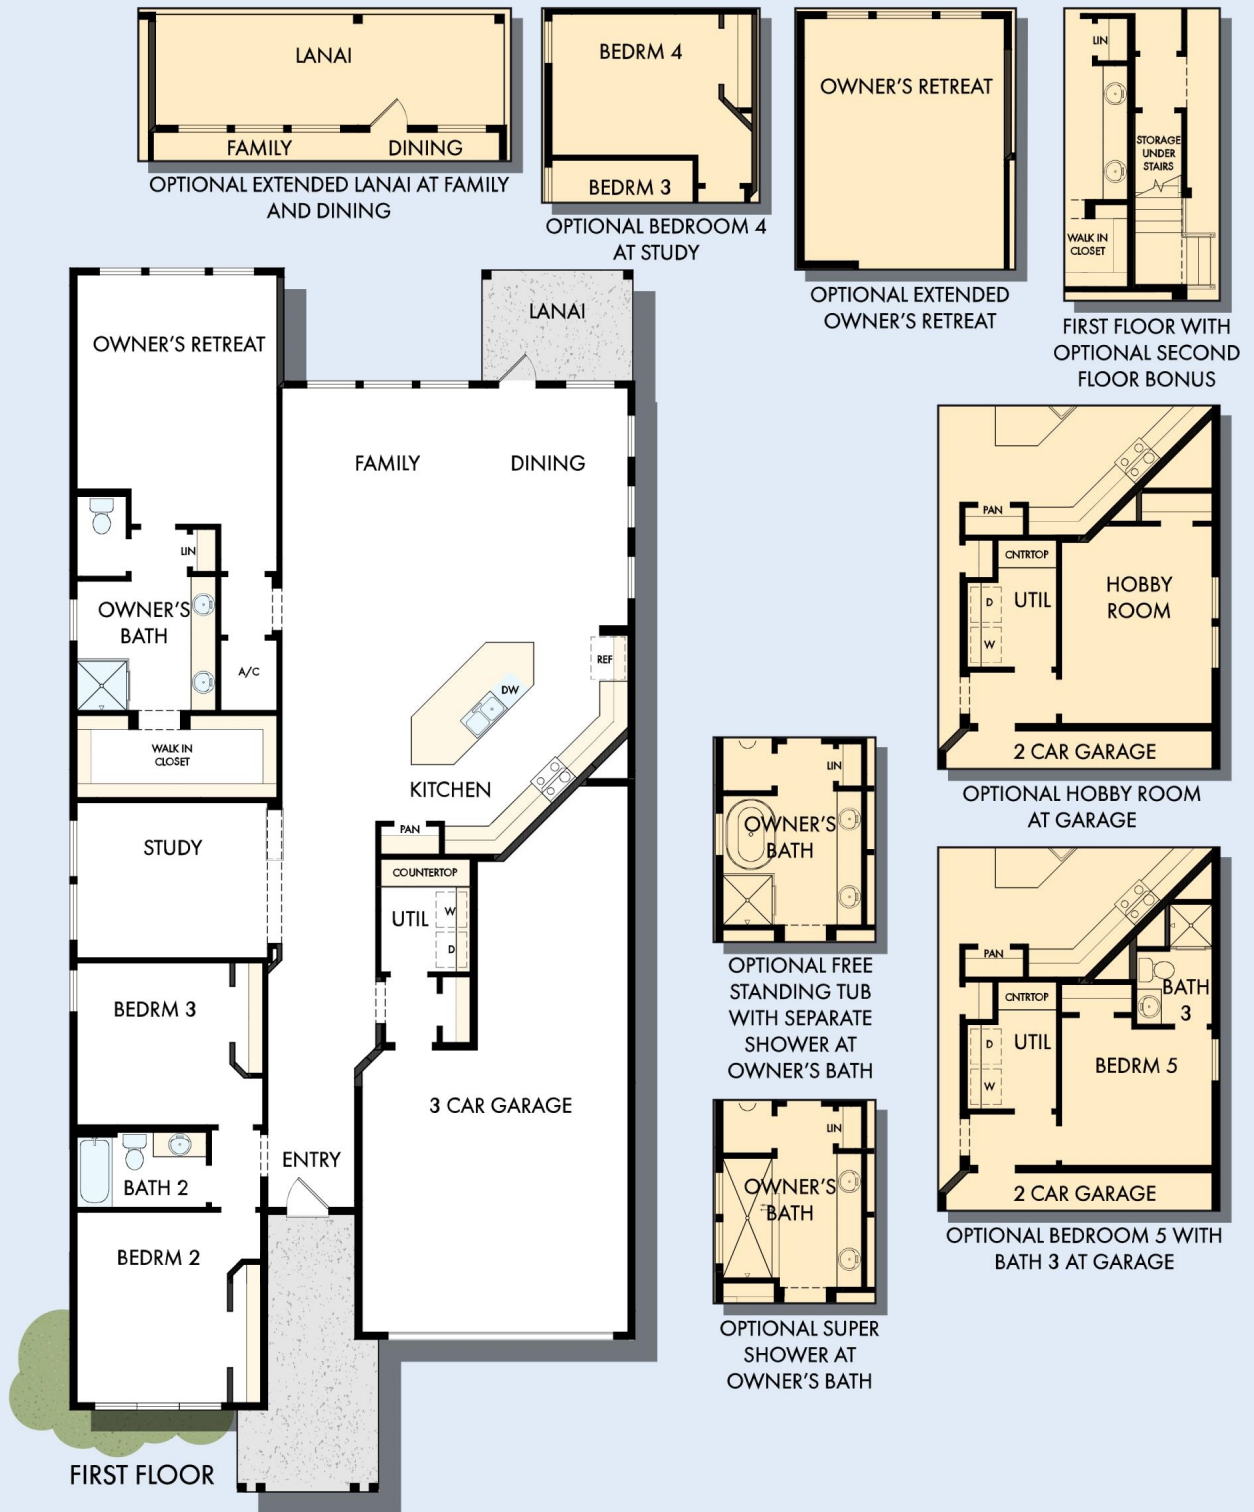

# THE WHIMSICAL

Exterior A

Exterior B

2,259 sq. ft.

3 - 5 Bedrooms

2 - 4 Full Baths

3 Car Garage

## Chelsea

# THE WHIMSICAL

2,259 sq. ft. • 3 - 5 Bedrooms • 2 - 4 Full Baths • 3 Car Garage