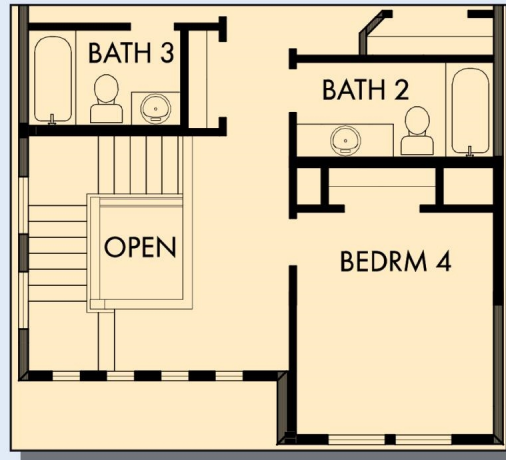

Exterior C

David Weekley
Homes

THE STAGECOACH

2,289 - 2,425 sq. ft. • 3 - 4 Bedrooms • 2 - 3 Full Baths • 1 Half Bath • 2 Car Garage

OPTIONAL DROP-IN TUB WITH SEPARATE SHOWER AT OWNER'S BATH

OPTIONAL SUPER SHOWER AT OWNER'S BATH

OPTIONAL EXTENDED OWNER'S RETREAT

FIRST FLOOR

THE STAGECOACH

OPTIONAL BEDROOM 4
AT RETREAT

OPTIONAL BEDROOM 4 AND BATH 3
AT RETREAT

For additional options, please visit DavidWeekleyHomes.com

See a David Weekley Homes Sales Consultant for details. Prices, plans, dimensions, features, specifications, materials, and availability of homes or communities are subject to change without notice or obligation. Illustrations are artist's depictions only and may differ from completed improvements. Copyright © 2023 David Weekley Homes - All Rights Reserved. Austin, TX