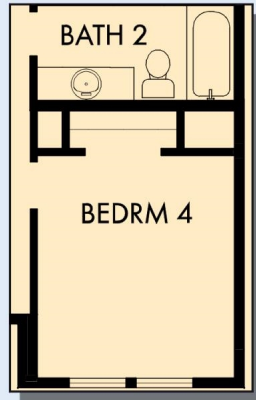

THE STAGECOACH

OPTIONAL BEDROOM 4
AT RETREAT