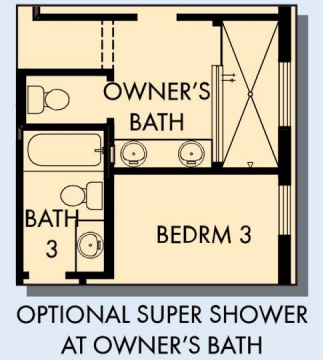

THE CATALYST

Exterior A

2,185 - 2,224 sq. ft.

4 Bedrooms

3 Full Baths

2 Car Garage

Exterior C

Exterior D

David Weekley
Homes

THE CATALYST

2,185 - 2,224 sq. ft. • 4 Bedrooms • 3 Full Baths • 2 Car Garage

7594 in 3921 TAM

For additional options, please visit DavidWeekleyHomes.com

2/28/2022

See a David Weekley Homes Sales Consultant for details. Prices, plans, dimensions, features, specifications, materials, and availability of homes or communities are subject to change without notice or obligation. Illustrations are artist's depictions only and may differ from completed improvements. Copyright © 2022 David Weekley Homes - All Rights Reserved. Tampa, FL