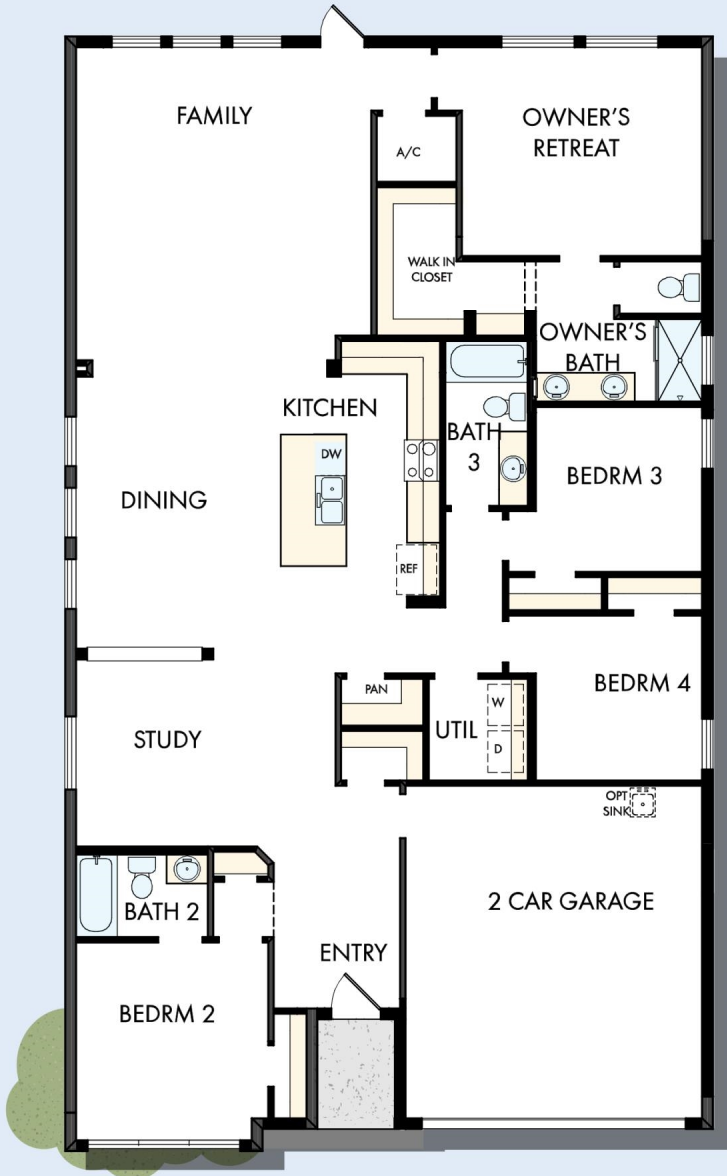

THE CATALYST

Exterior A

2,185 - 2,224 sq. ft.

4 Bedrooms

3 Full Baths

2 Car Garage

Exterior C

Exterior D

David Weekley
Homes

THE CATALYST

2,185 - 2,224 sq. ft. • 4 Bedrooms • 3 Full Baths • 2 Car Garage

7594 in 3921 TAM

For additional options, please visit DavidWeekleyHomes.com

2/28/2022

See a David Weekley Homes Sales Consultant for details. Prices, plans, dimensions, features, specifications, materials, and availability of homes or communities are subject to change without notice or obligation. Illustrations are artist's depictions only and may differ from completed improvements. Copyright © 2022 David Weekley Homes - All Rights Reserved. Tampa, FL