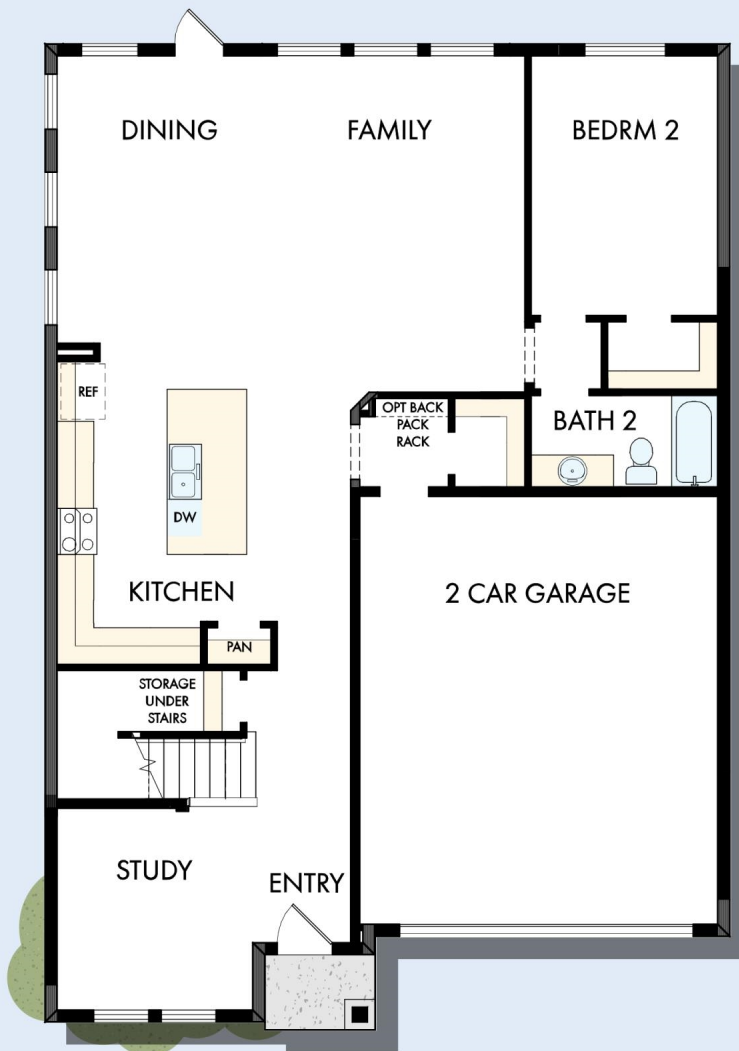

THE JUNIPER

sq. ft. • Bedrooms • Full Baths • Half Baths • Car Garage

OPTIONAL LANAI AT DINING

OPTIONAL EXTENDED LANAI AT DINING AND FAMILY

FIRST FLOOR

OPTIONAL 3 CAR GARAGE WITH SUNROOM AND POWDER BATH

THE JUNIPER

OPTIONAL SLIP IN TUB WITH SEPARATE SHOWER AT OWNER'S BATH

OPTIONAL SUPER SHOWER AT OWNER'S BATH

SECOND FLOOR

For additional options, please visit DavidWeekleyHomes.com

See a David Weekley Homes Sales Consultant for details. Prices, plans, dimensions, features, specifications, materials, and availability of homes or communities are subject to change without notice or obligation. Illustrations are artist's depictions only and may differ from completed improvements. Copyright © 2023 David Weekley Homes - All Rights Reserved. Orlando, FL