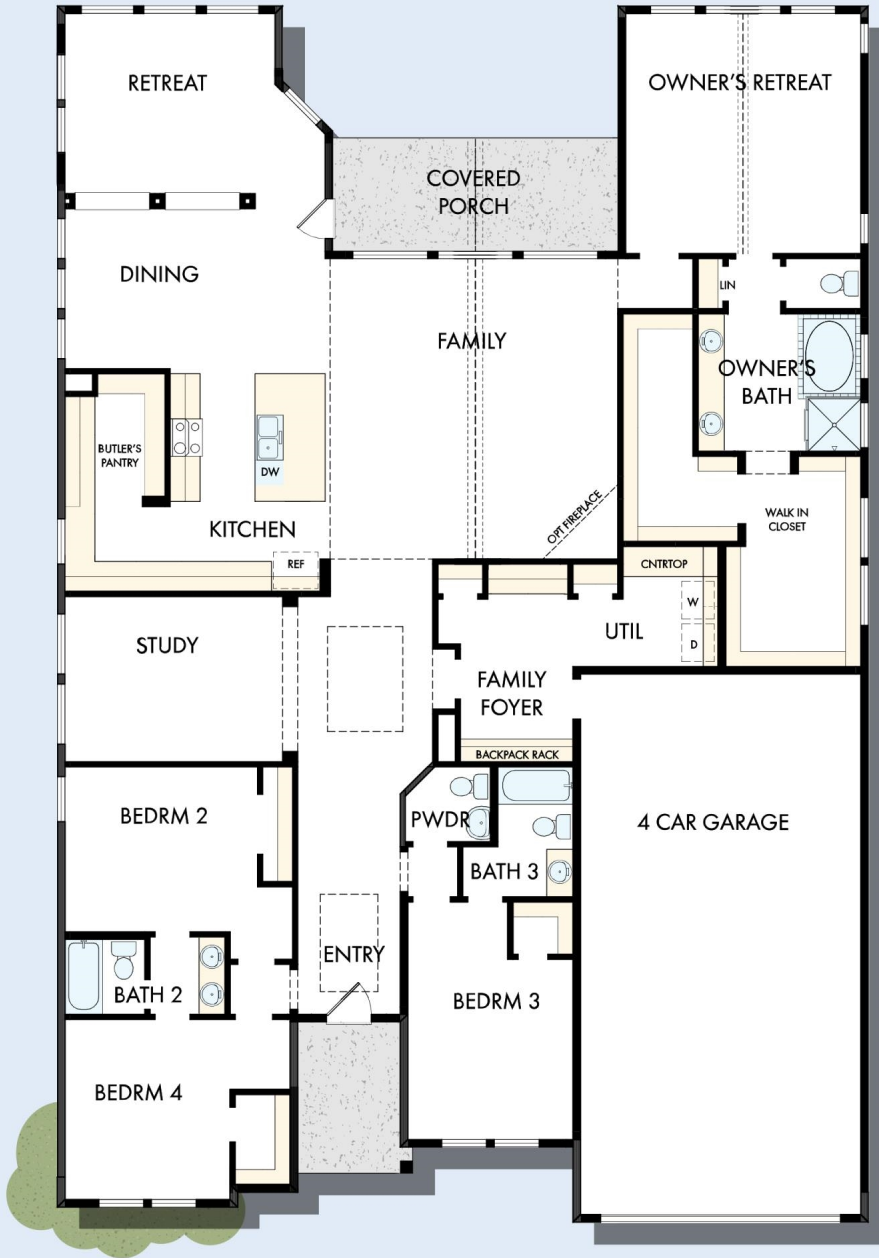

THE LEEWARD

Exterior A

3,293 - 3,350 sq. ft.

4 Bedrooms

3 Full Baths

1 Half Bath

4 Car Garage

Exterior B

Exterior E

David Weekley
Homes

THE LEEWARD

3,293 - 3,350 sq. ft. • 4 Bedrooms • 3 Full Baths • 1 Half Bath • 4 Car Garage

B477 in 1409 HOU

For additional options, please visit DavidWeekleyHomes.com

3/15/2024