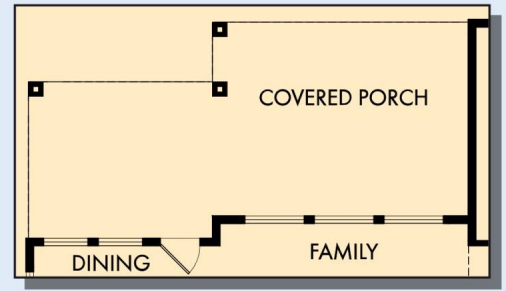

THE BROOMFIELD

Exterior A

3,392 - 3,694 sq. ft.

4 Bedrooms

3 Full Baths

1 Half Bath

4 Car Garage

Exterior B

Exterior C

**David Weekley
Homes**

THE BROOMFIELD

3,392 - 3,694 sq. ft. • 4 Bedrooms • 3 Full Baths • 1 Half Bath • 4 Car Garage

THE BROOMFIELD

SECOND FLOOR

For additional options, please visit DavidWeekleyHomes.com