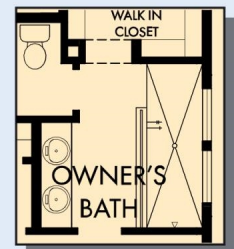

# THE FLINTWOOD

sq. ft. • Bedrooms • Full Baths • Half Baths • Car Garage

OPTIONAL EXTENDED COVERED PORCH

OPTIONAL DROP IN TUB WITH SEPARATE SHOWER AT OWNER'S BATH

OPTIONAL SUPER SHOWER AT OWNER'S BATH

A288 in DAL