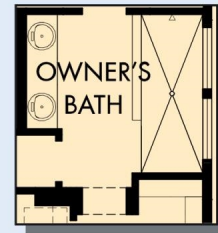

# THE CAVALIER

Exterior A

1,868 sq. ft.

3 Bedrooms

2 Full Baths

2 Car Garage

Exterior B

Exterior C

# THE CAVALIER

1,868 sq. ft. • 3 Bedrooms • 2 Full Baths • 2 Car Garage

OPTIONAL SLIDE-IN TUB WITH SEPARATE SHOWER AT OWNER'S BATH

OPTIONAL SUPER SHOWER AT OWNER'S BATH

A142 in 4140 NAS

For additional options, please visit [DavidWeekleyHomes.com](http://DavidWeekleyHomes.com)