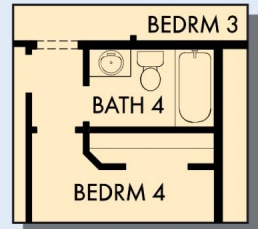

David Weekley
Homes

THE RIGGSBEE

2,958 - 3,000 sq. ft. • 5 Bedrooms • 3 - 4 Full Baths • 2 Car Garage

THE RIGGSBEE

OPTIONAL BATH 4

For additional options, please visit DavidWeekleyHomes.com

See a David Weekley Homes Sales Consultant for details. Prices, plans, dimensions, features, specifications, materials, and availability of homes or communities are subject to change without notice or obligation. Illustrations are artist's depictions only and may differ from completed improvements. Copyright © 2024 David Weekley Homes - All Rights Reserved. Tampa, FL