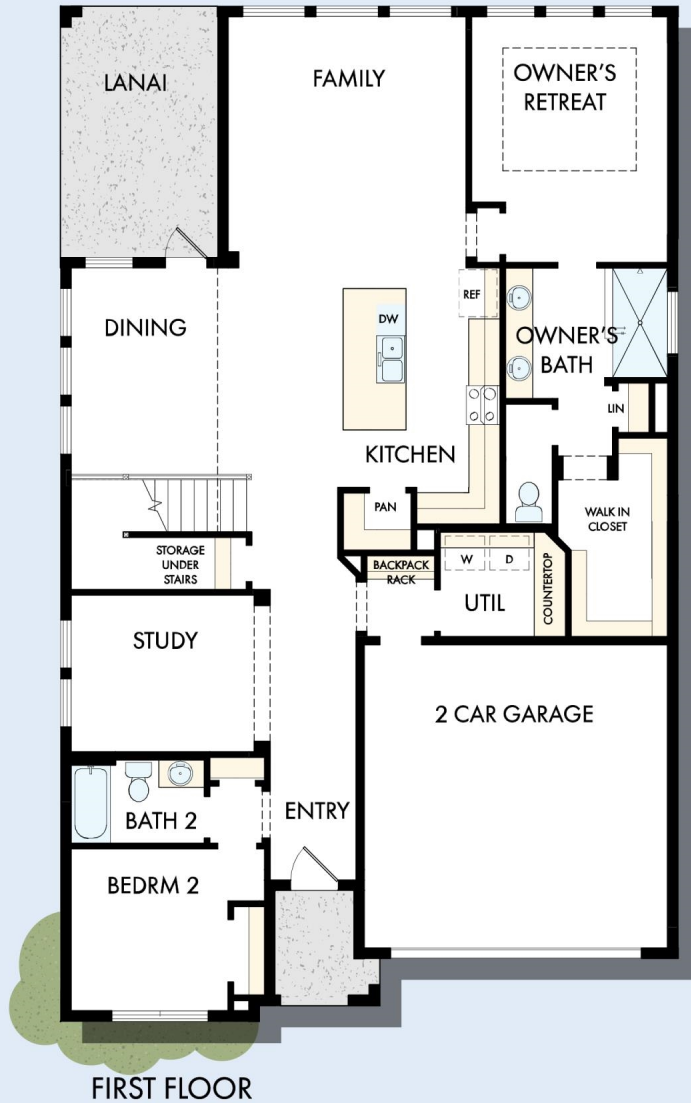

THE RIGGSBEE

Exterior A

2,958 - 3,000 sq. ft.

5 Bedrooms

3 - 4 Full Baths

2 Car Garage

Exterior B

Chelsea

David Weekley
Homes

THE RIGGSBEE

2,958 - 3,000 sq. ft. • 5 Bedrooms • 3 - 4 Full Baths • 2 Car Garage

THE RIGGSBEE

OPTIONAL BATH 4

For additional options, please visit DavidWeekleyHomes.com

See a David Weekley Homes Sales Consultant for details. Prices, plans, dimensions, features, specifications, materials, and availability of homes or communities are subject to change without notice or obligation. Illustrations are artist's depictions only and may differ from completed improvements. Copyright © 2024 David Weekley Homes - All Rights Reserved. Tampa, FL